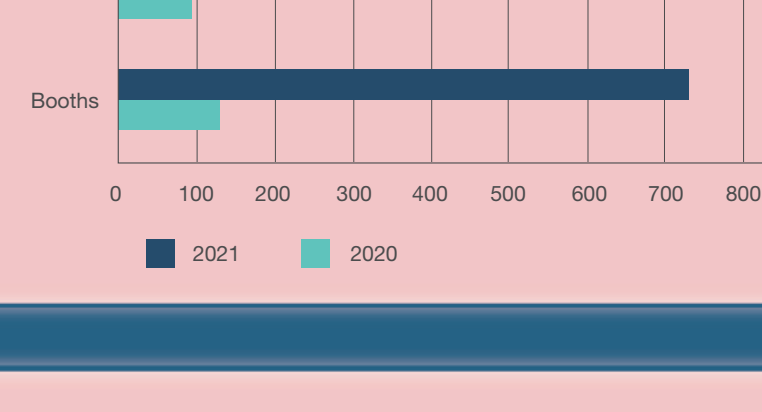

Show Scale 2021 vs. 2020

Compared to Taipei AMPA 2020, it was an obvious increase in the scale, and anticipate to a greater growth at 2022.