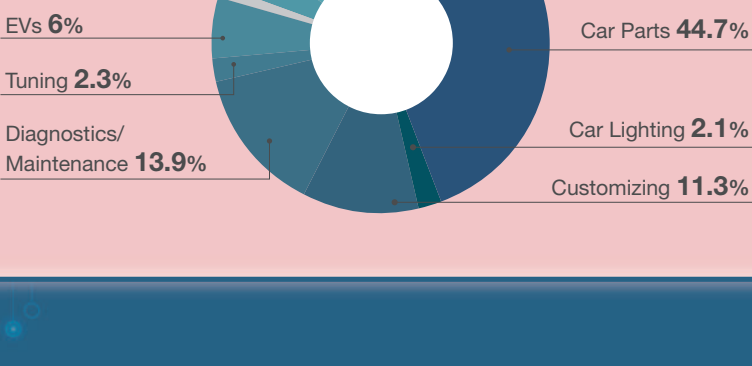

Exhibits Analysis

Exhibits of Taipei AMPA 2021 were multiple, which mostly were auto parts and diagnostics/maintenance field, customizing products, which comply with the main export products from Taiwan's auto parts field. It proves Taipei AMPA is the most effective auto parts B2B show.

C.A.S.E + AMPA Digital Go = TAIPEI AMPA 2022

Highlights at the Taipei AMPA 2022 show

- Focus on "Aftermarket", "EV parts and solutions", "Intelligent transportation", "New Trend" and "IoV and EV Int'l forum"
- Expected to have 650 exhibitors and 1,800 booths to display high-quality products, and show not only the advantages of automobile parts and accessories industry in Taiwan, but also the potential R&D ability of EV industry to the whole world!

On-site and online events

- Inviting industry insiders in Taiwan and abroad to share the latest trend in the automobile industry
- Collocating with AMPA TV livestream, new product unboxing videos offering the new launched products from exhibitors. Attendees can enjoy the interactions with exhibitors and catch the new wave from the industry.
- Looking forward to more events? Still plenty of online and offline activities waiting for you to join!