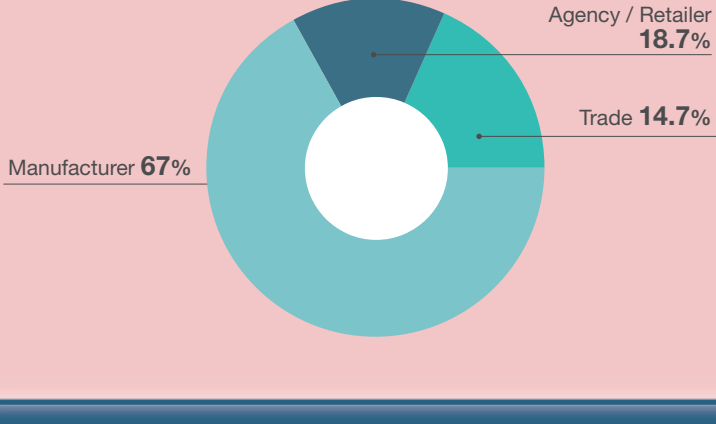

Important number at TAIPEI AMPA 2021

Exhibitors Analysis

Total 380 exhibitors with 730 booths at Taipei AMPA 2021, mostly were manufacturers, illustrating Taipei AMPA was the exhibition that were worth looking for partners, and buyers could have a satisfied exhibition experiences.