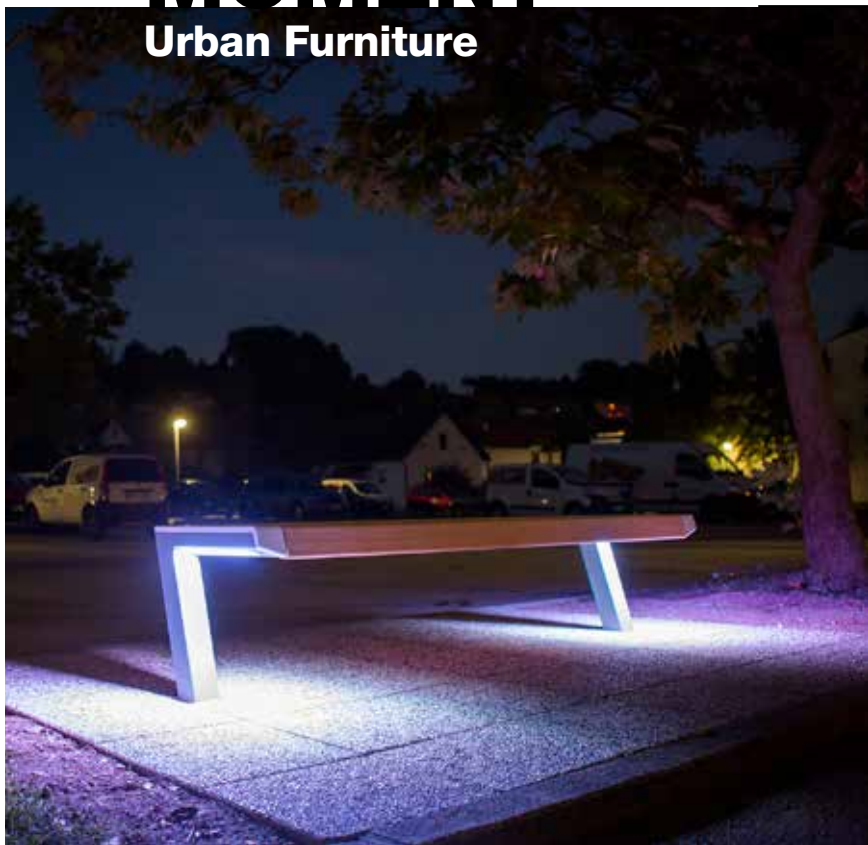

SLOVENIA | Show | mi
DESIGN | room | la
2016 | no

16 May – 17 June 2016

MOMENT

Urban Furniture

L

Smart bench MOMENT with integrated RGB LED lights, TOUCH controller and wireless charger.

Smart bench MOMENT is not only well designed, but is also technologically superior product. In addition to clean and simple lines, it is also equipped with the energy components. We can wireless charge mobile phones use Wi-Fi connection and illuminate surrounding. With built-in lights and Touch system, user can modify the intensity and the color of light by a simple touch.